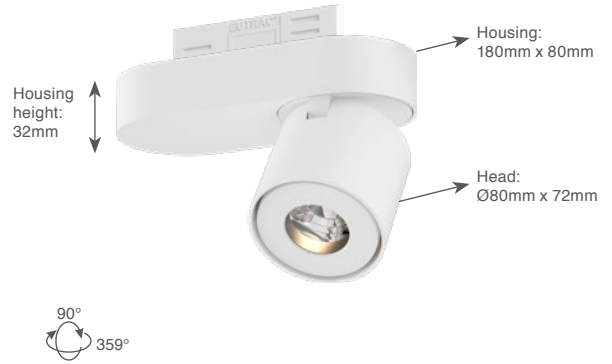

# Titan 3-Phase Anti-Glare

Technical Datasheet

**DOXIS**  
LIGHTING FACTORY

General	
Type	3-Phase rail (Eutrac adapter)
Material	Aluminium
Lamp Type	COB LED
Adjustable	Yes (90°/359°)
Dimmable	Yes (Eutrac DALI tracks only)
Cooling	Passive
Energy Class	A++
Weight	885g
Photobiol. Safety	RG1
Class	class I

IP20    960°C    LED

**Features:**

High efficiency LED Downlight, equipped with a Bridgelux COB LED.  
Aluminium die-casted, compact design.  
High quality components.  
Various colors available.

Mounting on horizontal tracks only!