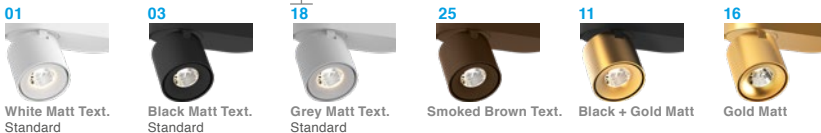

# Titan 3-Phase Anti-Glare

Technical Datasheet

**DOXIS**  
LIGHTING FACTORY

General	
Type	3-Phase rail (Eutrac adapter)
Material	Aluminium
Lamp Type	COB LED
Adjustable	Yes (90°/359°)
Dimmable	Yes (Eutrac DALI tracks only)
Cooling	Passive
Energy Class	A++
Weight	885g
Photobiol. Safety	RG1
Class	class I

IP20    960°C    LED

**Features:**

High efficiency LED Downlight, equipped with a Bridgelux COB LED.  
Aluminium die-casted, compact design.  
High quality components.  
Various colors available.

Mounting on horizontal tracks only!

**Specifications**

Art. nr.	Lightsource INCLUDED	CCT - CRI	Light output* LED / System	Efficacy** LED / System	Power** LED / System (current)	Power supply INTEGRATED	SDCM
1228.AA.24.927.XX	Bridgelux Vero 10 LED	2700K - Ra90	1100lm / 937lm	124lm/W / 92lm/W	8.9W / 10.2W (350mA)	Non dimmable	3
1228.AA.24.930.XX	Bridgelux Vero 10 LED	3000K - Ra90	1156lm / 984lm	130lm/W / 96lm/W	8.9W / 10.2W (350mA)	Non dimmable	3
1228.AA.24.940.XX	Bridgelux Vero 10 LED	4000K - Ra90	1172lm / 998lm	132lm/W / 98lm/W	8.9W / 10.2W (350mA)	Non dimmable	3
1228.AA.26.927.XX	Bridgelux Vero 10 LED	2700K - Ra90	1100lm / 937lm	124lm/W / 92lm/W	8.9W / 10.2W (350mA)	DALI dim. driver (for Eutrac DALI tracks only)	3
1228.AA.26.930.XX	Bridgelux Vero 10 LED	3000K - Ra90	1156lm / 984lm	130lm/W / 96lm/W	8.9W / 10.2W (350mA)	DALI dim. driver (for Eutrac DALI tracks only)	3
1228.AA.26.940.XX	Bridgelux Vero 10 LED	4000K - Ra90	1172lm / 998lm	132lm/W / 98lm/W	8.9W / 10.2W (350mA)	DALI dim. driver (for Eutrac DALI tracks only)	3

Available colors - 0000.00.00.000.XX  
Other RAL colors on request

**Titan with "Anti-Glare" frontring:**